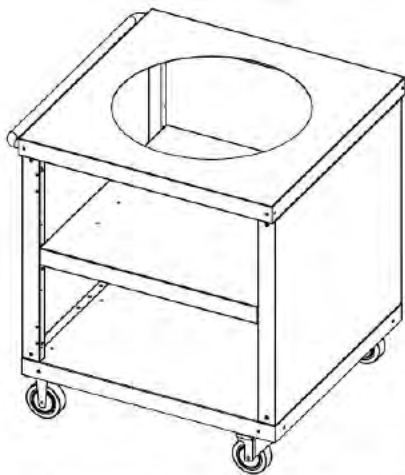

www.southernspecialtiesoutdoor.com

MSRP \$799

**Easy Glide Storage Drawer
MSRP \$249**

**Extension Shelf
MSRP \$239**

**Extension Shelf w/Removable Cutting Board
MSRP \$189**

**SOUTHERN
SPECIALTIES**
Outdoor Living Products