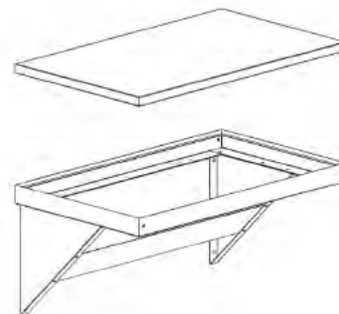

www.southernspecialtiesoutdoor.com

MSRP \$799

**Easy Glide Storage Drawer
MSRP \$249**

**Extension Shelf
MSRP \$239**

**Extension Shelf w/Removable Cutting Board
MSRP \$189**

**SOUTHERN
SPECIALTIES**
Outdoor Living Products

www.southernspecialtiesoutdoor.com

60 Degree
Connector

90 Degree
Connector

 **SOUTHERN
SPECIALTIES**
Outdoor Living Products

www.southernspecialtiesoutdoor.com

Extension Shelf
MSRP \$239

Extension Shelf w/ Removable Cutting Board
MSRP \$189