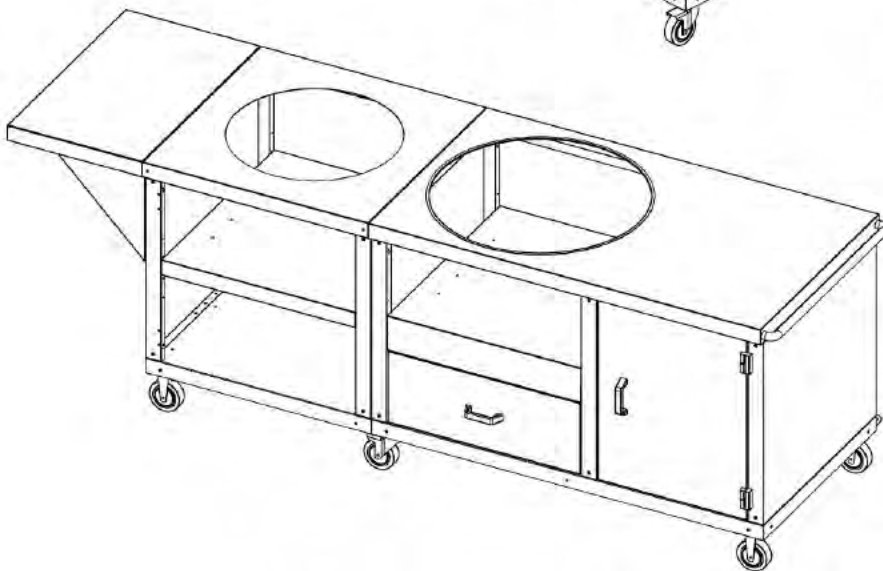

www.southernspecialtiesoutdoor.com

MSRP \$799

**Easy Glide Storage Drawer
MSRP \$249**

**Extension Shelf
MSRP \$239**

**Extension Shelf w/Removable Cutting Board
MSRP \$189**

**SOUTHERN
SPECIALTIES**
Outdoor Living Products

www.southernspecialtiesoutdoor.com

60 Degree
Connector

90 Degree
Connector

 **SOUTHERN
SPECIALTIES**
Outdoor Living Products

www.southernspecialtiesoutdoor.com

Extension Shelf
MSRP \$239

Extension Shelf w/ Removable Cutting Board
MSRP \$189