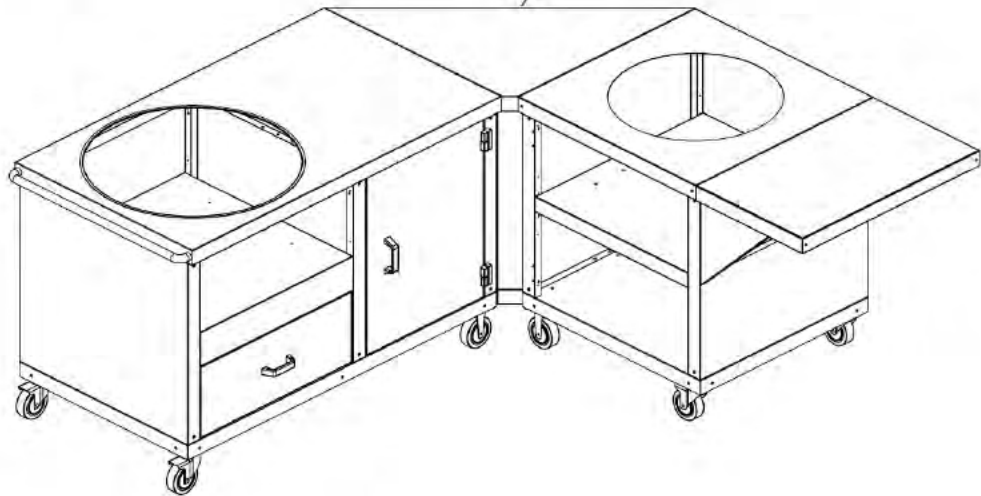

www.southernspecialtiesoutdoor.com

MSRP \$799

**Easy Glide Storage Drawer
MSRP \$249**

**Extension Shelf
MSRP \$239**

**Extension Shelf w/Removable Cutting Board
MSRP \$189**

**SOUTHERN
SPECIALTIES**
Outdoor Living Products

www.southernspecialtiesoutdoor.com

60 Degree
Connector

90 Degree
Connector

 **SOUTHERN
SPECIALTIES**
Outdoor Living Products

www.southernspecialtiesoutdoor.com

Extension Shelf
MSRP \$239

Extension Shelf w/ Removable Cutting Board
MSRP \$189