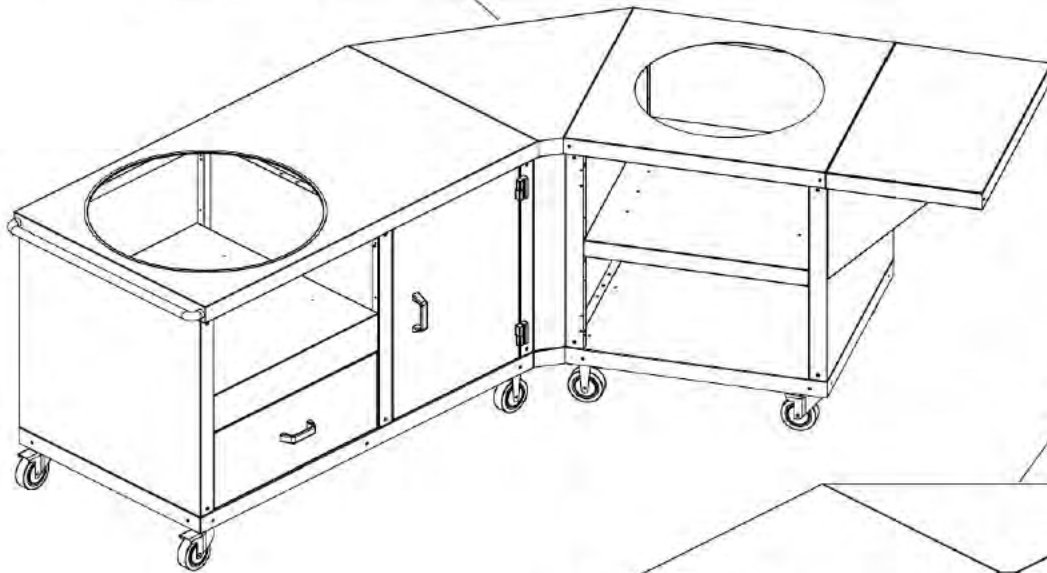

www.southernspecialtiesoutdoor.com

MSRP \$799

**Easy Glide Storage Drawer
MSRP \$249**

**Extension Shelf
MSRP \$239**

**Extension Shelf w/Removable Cutting Board
MSRP \$189**

**SOUTHERN
SPECIALTIES**
Outdoor Living Products

www.southernspecialtiesoutdoor.com

60 Degree
Connector

90 Degree
Connector

 **SOUTHERN
SPECIALTIES**
Outdoor Living Products

www.southernspecialtiesoutdoor.com

Extension Shelf
MSRP \$239

Extension Shelf w/ Removable Cutting Board
MSRP \$189