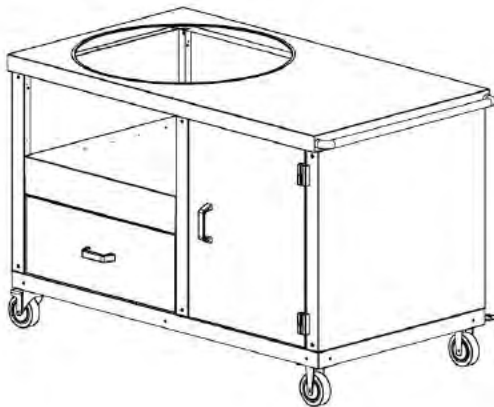

**SOUTHERN
SPECIALTIES**
Outdoor Living Products

www.southernspecialtiesoutdoor.com

MSRP $1,499