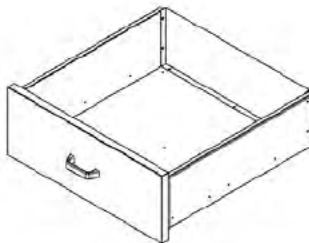

www.southernspecialtiesoutdoor.com

MSRP \$799

**Easy Glide Storage Drawer
MSRP \$249**

**Extension Shelf
MSRP \$239**

**Extension Shelf w/Removable Cutting Board
MSRP \$189**

**SOUTHERN
SPECIALTIES**
Outdoor Living Products

www.southernspecialtiesoutdoor.com

60 Degree
Connector

90 Degree
Connector

 **SOUTHERN
SPECIALTIES**
Outdoor Living Products

www.southernspecialtiesoutdoor.com

Extension Shelf
MSRP \$239

Extension Shelf w/ Removable Cutting Board
MSRP \$189

Easy Glide Storage Drawer
MSRP \$249

90 Degree Connector
MSRP \$269

60 Degree Connector
MSRP \$269