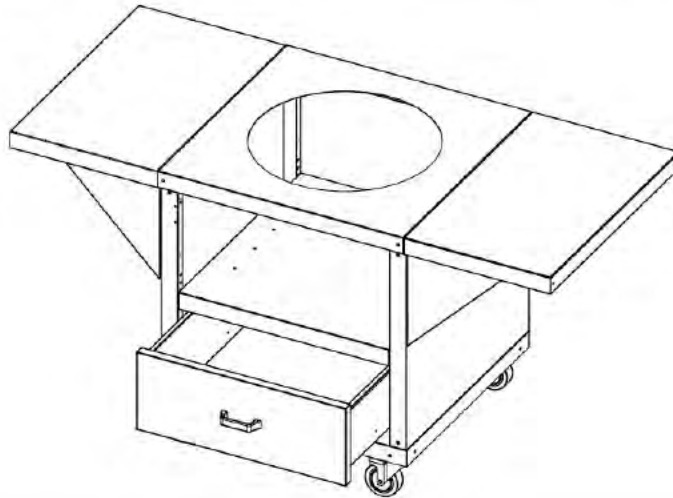

www.southernspecialtiesoutdoor.com

MSRP \$799

**Easy Glide Storage Drawer
MSRP \$249**

**Extension Shelf
MSRP \$239**

**Extension Shelf w/Removable Cutting Board
MSRP \$189**

**SOUTHERN
SPECIALTIES**
Outdoor Living Products

www.southernspecialtiesoutdoor.com

60 Degree
Connector

90 Degree
Connector

 **SOUTHERN
SPECIALTIES**
Outdoor Living Products

www.southernspecialtiesoutdoor.com

Extension Shelf
MSRP \$239

Extension Shelf w/ Removable Cutting Board
MSRP \$189