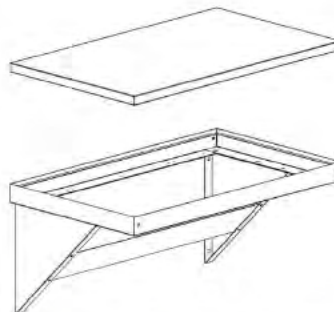

**SOUTHERN
SPECIALTIES**
Outdoor Living Products

www.southernspecialtiesoutdoor.com

MSRP \$1,499

**Extension Shelf
MSRP \$239**

**Extension Shelf w/ Removable Cutting Board
MSRP \$189**

**SOUTHERN
SPECIALTIES**
Outdoor Living Products

www.southernspecialtiesoutdoor.com

MSRP \$799

**Easy Glide Storage Drawer
MSRP \$249**

**Extension Shelf
MSRP \$239**

**Extension Shelf w/Removable Cutting Board
MSRP \$189**

**SOUTHERN
SPECIALTIES**
Outdoor Living Products

www.southernspecialtiesoutdoor.com

60 Degree
Connector

90 Degree
Connector

 **SOUTHERN
SPECIALTIES**
Outdoor Living Products

www.southernspecialtiesoutdoor.com

Extension Shelf
MSRP \$239

Extension Shelf w/ Removable Cutting Board
MSRP \$189