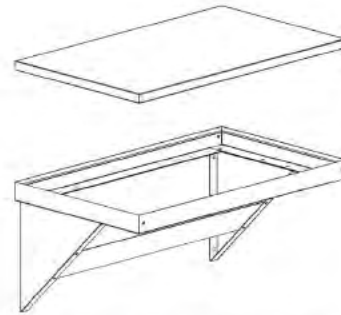

www.southernspecialtiesoutdoor.com

MSRP \$799

**Easy Glide Storage Drawer
MSRP \$249**

**Extension Shelf
MSRP \$239**

**Extension Shelf w/Removable Cutting Board
MSRP \$189**

**SOUTHERN
SPECIALTIES**
Outdoor Living Products

www.southernspecialtiesoutdoor.com

60 Degree
Connector

90 Degree
Connector

 **SOUTHERN
SPECIALTIES**
Outdoor Living Products

www.southernspecialtiesoutdoor.com

Extension Shelf
MSRP \$239

Extension Shelf w/ Removable Cutting Board
MSRP \$189

Easy Glide Storage Drawer
MSRP \$249

90 Degree Connector
MSRP \$269

60 Degree Connector
MSRP \$269