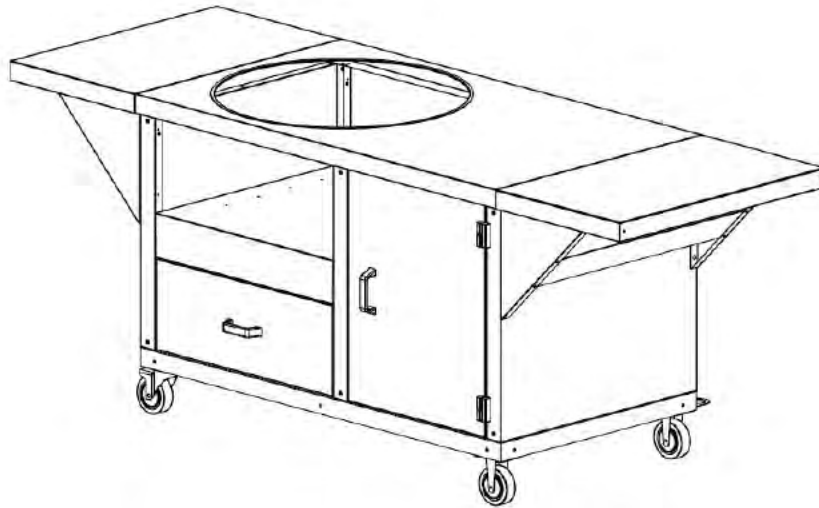

**SOUTHERN
SPECIALTIES**
Outdoor Living Products

www.southernspecialtiesoutdoor.com

MSRP \$1,499

**Extension Shelf
MSRP \$239**

**Extension Shelf w/ Removable Cutting Board
MSRP \$189**

**SOUTHERN
SPECIALTIES**
Outdoor Living Products

www.southernspecialtiesoutdoor.com

MSRP \$799

**Easy Glide Storage Drawer
MSRP \$249**

**Extension Shelf
MSRP \$239**

**Extension Shelf w/Removable Cutting Board
MSRP \$189**

**SOUTHERN
SPECIALTIES**
Outdoor Living Products

www.southernspecialtiesoutdoor.com

60 Degree
Connector

90 Degree
Connector

 **SOUTHERN
SPECIALTIES**
Outdoor Living Products

www.southernspecialtiesoutdoor.com

Extension Shelf
MSRP \$239

Extension Shelf w/ Removable Cutting Board
MSRP \$189